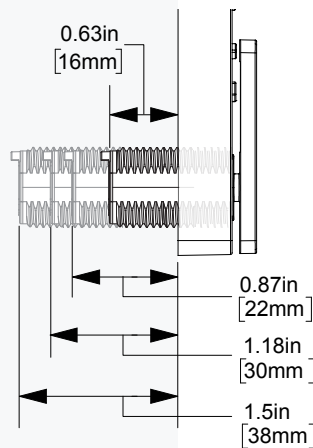

Brushed nickel

Black

nickel / black

surface

Cylinder length

None

16mm

22mm

30mm

38mm

Cam type

No cam

Offset

Flat

Offset & flat kit

Slam latch

Lifter

Locked to unlocked position

90 degree, turn clockwise

90 degree, turn counter clockwise

180 degree, turn clock wise

180 degree, turn counterclockwise